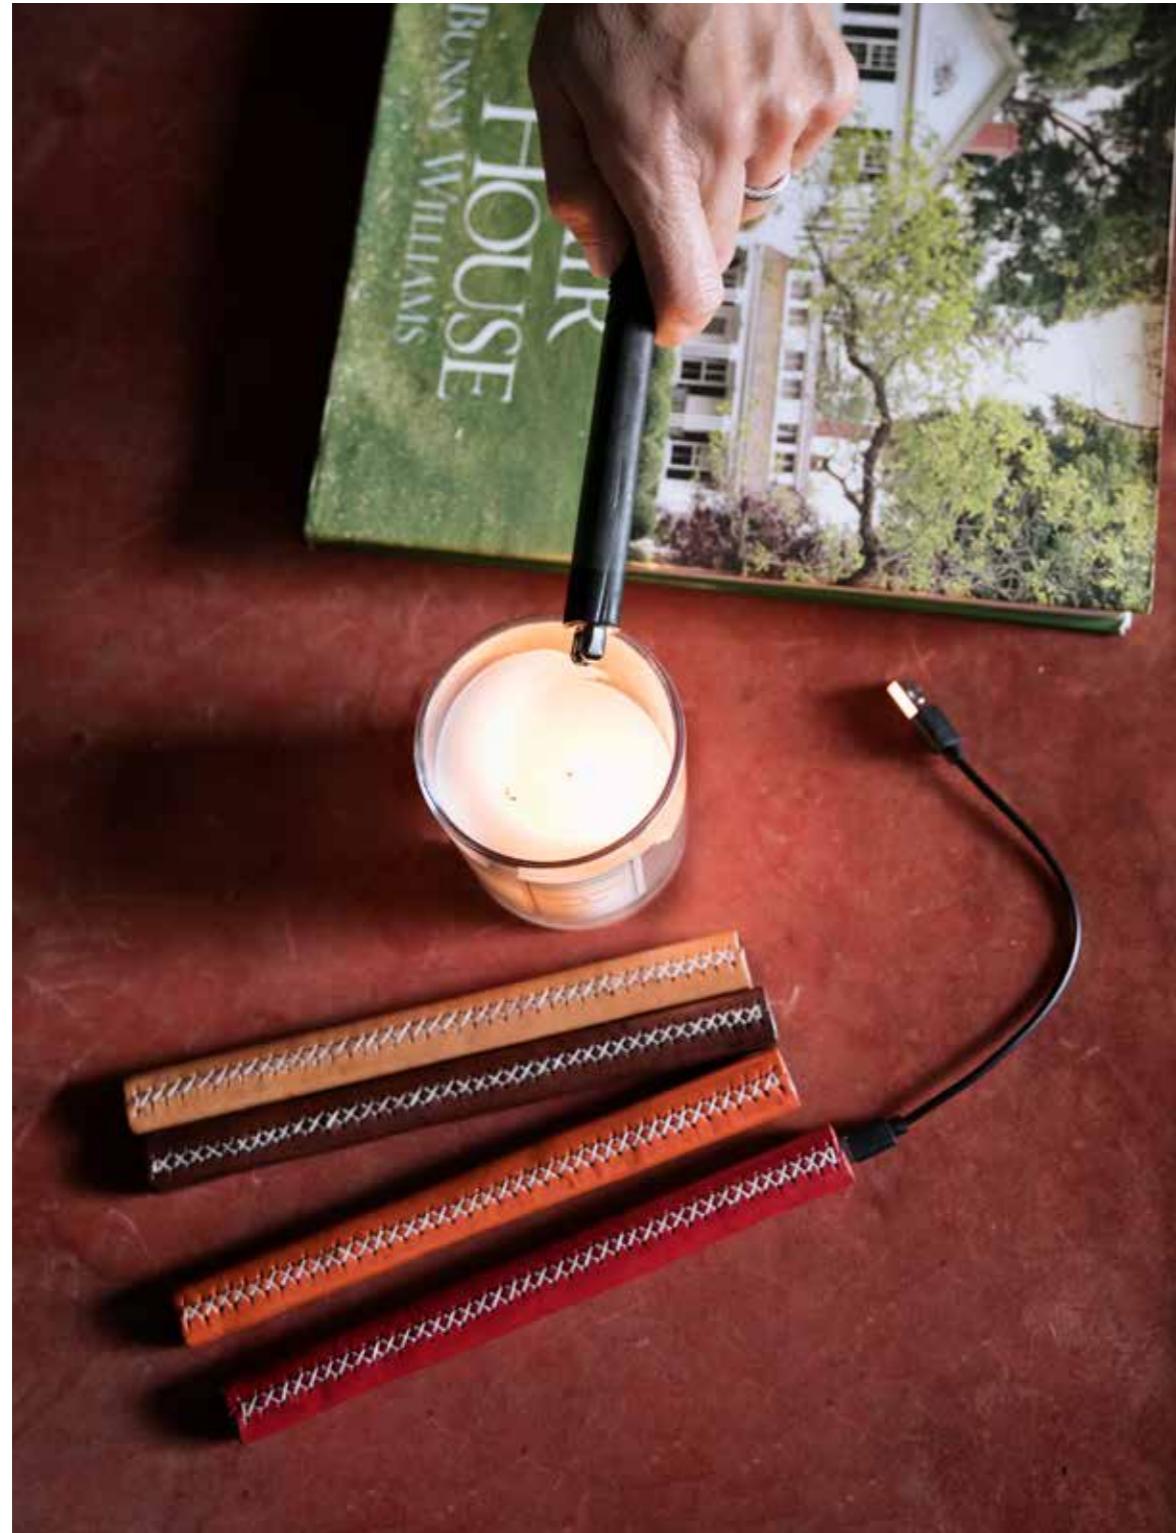

Chic

Chic

- GR 500
  Wheel Barrow

  GR 501
  Garden Bucket

  GR 502
  Watering Can

  GR 508
  Set of Garden Tools

  GR 508S
  Small Set of Garden Tools
- GR 509
  Apron Suede

  NEW PN 988F
  Tool Pouch

  PN 988
  Set Tools

  PN 989
  Measuring tape
  3m/5m

  PN 9162
  Set of 2 Flyswatter

  HCBEB
  Pet Bowl
- PN 993
  Braided Keychain

  PN 993L
  Braided Cord Phone

  PN 952
  Lighter USB

  PN 310
  Case Playing
  Cards

  PN 9169
  Cabin Suitcase

  PN 951
  Hip Flask
- PN ARBOLM
  Medium Christmas Tree

  PN ARBOLP
  Small Christmas Tree

  PN RENOP
  Christmas Reindeer

  PN ANGEL
  Christmas Angel