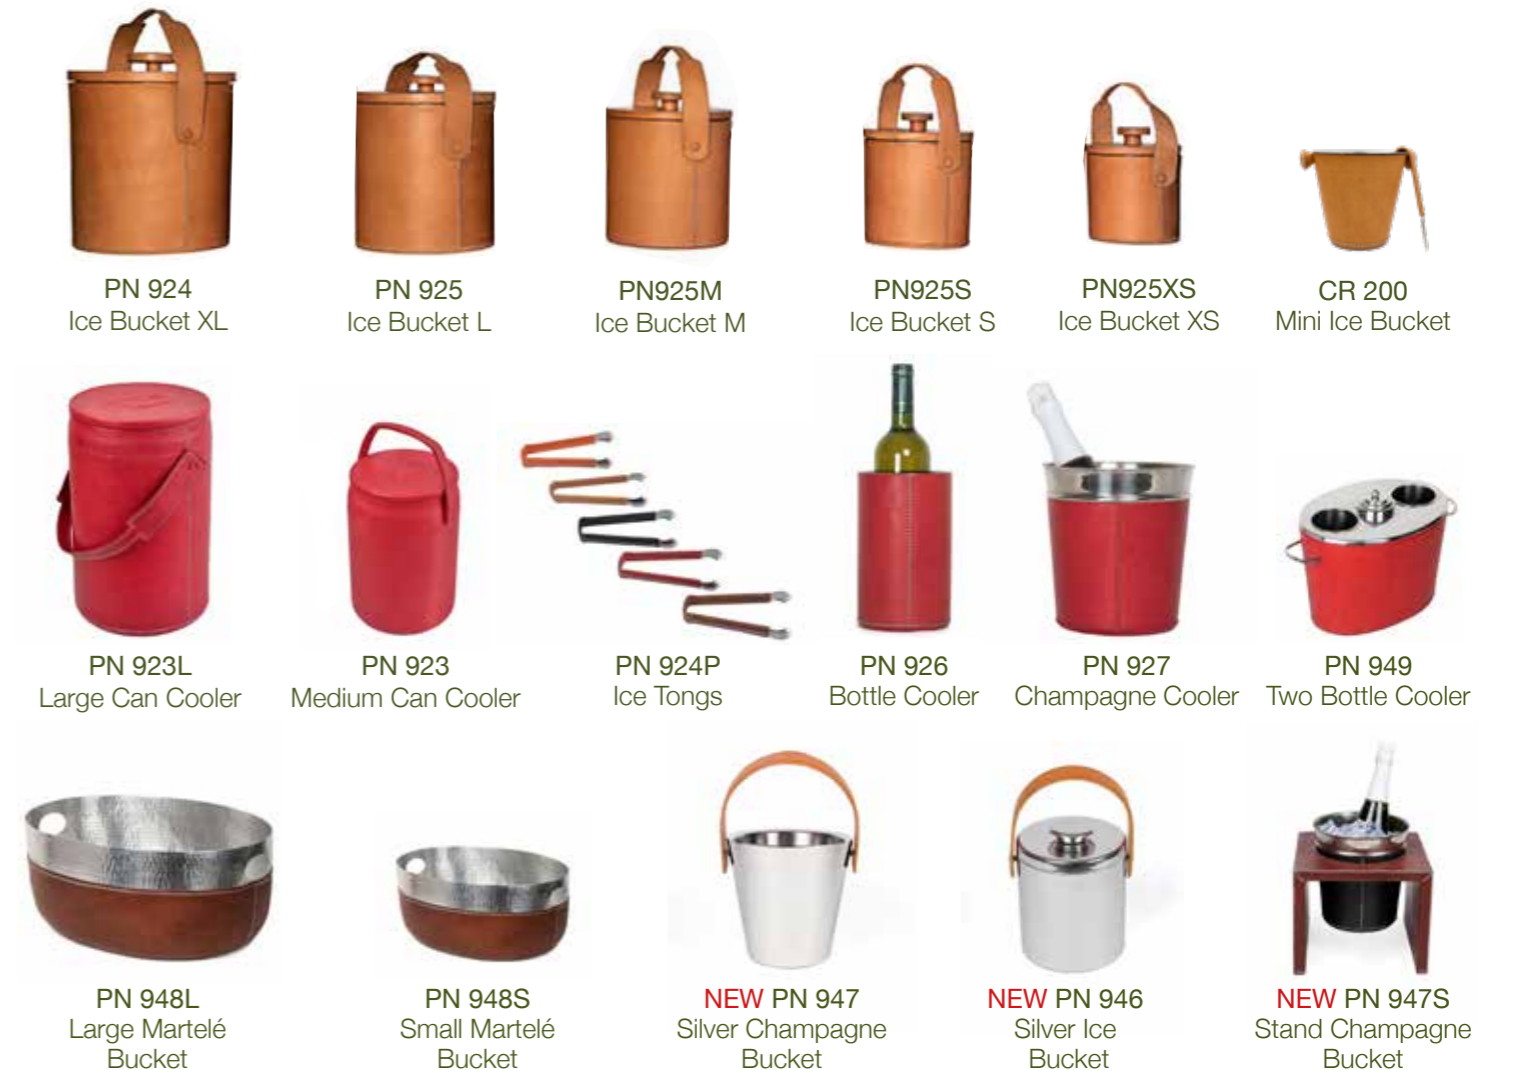

PN 931
Metal Cup

Coolers

Thermos

Coolboxes

Ice Buckets

Chic

Chic

- 