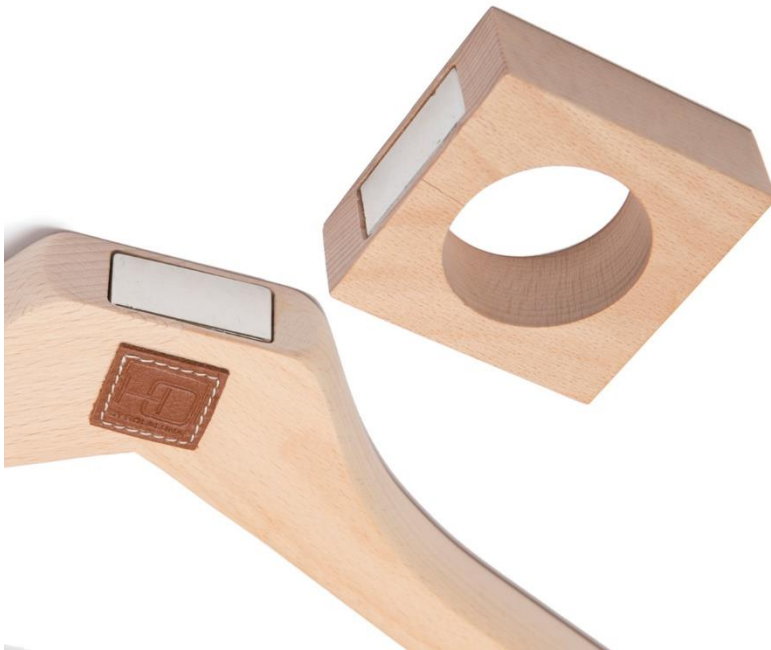

**HOME IN
HANGERS NATURAL BEECH WOOD**

**H160M
HANGER NATURAL BEECH WOOD WITH MAGNET**

Measures:
height 25 cm /width 45 cm /depth 11 cm

**H140MC
HANGER NATURAL BEECH WOOD WITH MAGNET
AND CLAMPS**

Measures:
height 30 cm /width 45 cm /depth 11 cm

Color:
Natural be