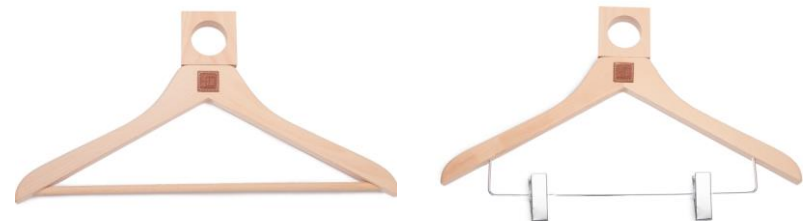

**HOME IN
HANGERS NATURAL BEECH WOOD**

**H160M
HANGER NATURAL BEECH WOOD WITH MAGNET**

Measures:
height 25 cm /width 45 cm /depth 11 cm

**H140MC
HANGER NATURAL BEECH WOOD WITH MAGNET
AND CLAMPS**

Measures:
height 30 cm /width 45 cm /depth 11 cm

Color:
Natural be