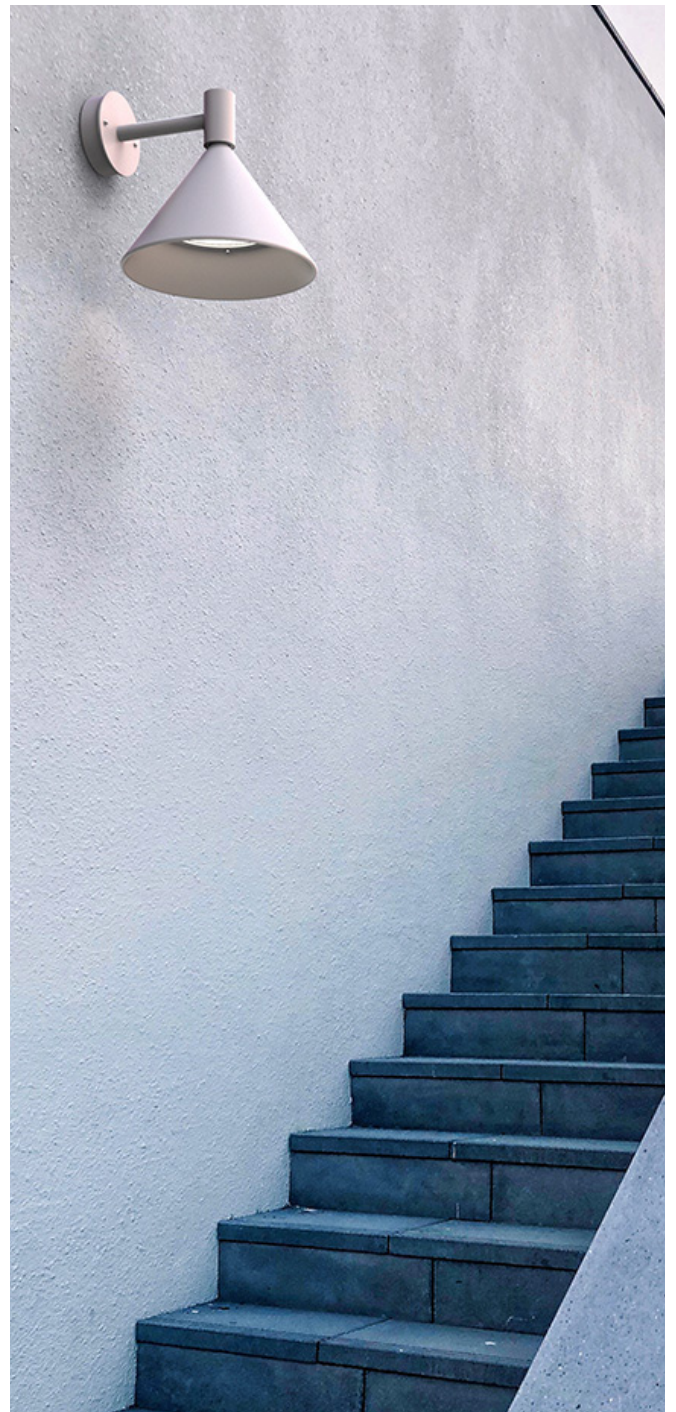

ZERO[®]—NEWS 2023

SPRINKLE

Floor lamp, Linear pendant, Outdoor bollard.
Design Note Design Studio 2023

We are excited to announce the expansion of our popular Sprinkle lighting collection with the introduction of three new pieces: a floor lamp, a linear pendant and an outdoor bollard.

The Sprinkle floor lamp boasts the same striking geometric silhouette and transparent slats as the original pendant, now adapted for a freestanding form. This unexpected and distinct design adds a touch of sophistication to any space.

ZERO[®]—NEWS 2023

LUMO

Catenary pendant, wall fixture.
Design Thomas Bernstrand 2023

This year's extension of the Lumo family is a catenary pendant and a wall fixture.

Both are IP65 rated for outdoor installations. This offer a larger range of options for indoor and outdoor installations.

Lumo is a classical, cone-shaped fixture, cast from a single piece of aluminium.

The six-millimetre-thick shade ends elegantly with a nice full radius. The diffuser is imperceptibly mounted into the shade in a way that avoids glare.