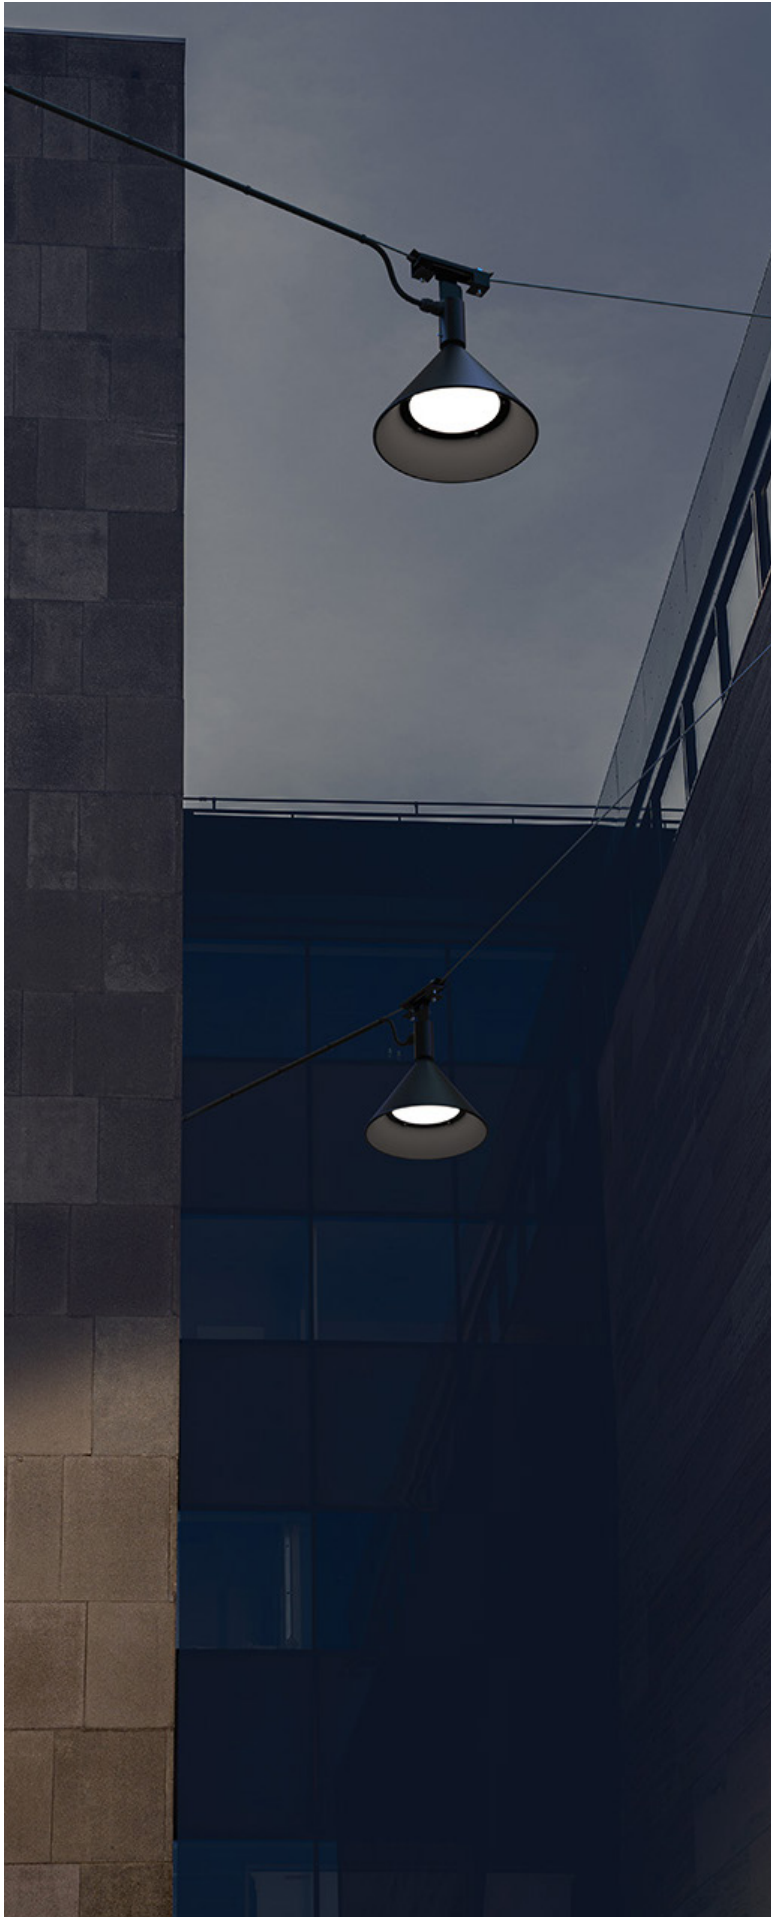

ZERO®—NEWS 2023