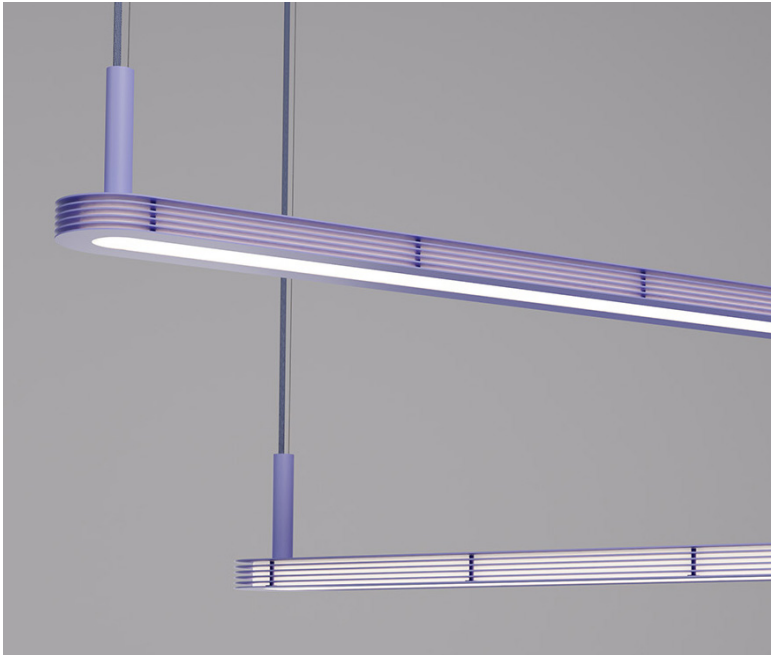

ZERO[®]—NEWS 2023

SPRINKLE

Floor lamp, Linear pendant, Outdoor bollard.
Design Note Design Studio 2023

We are excited to announce the expansion of our popular Sprinkle lighting collection with the introduction of three new pieces: a floor lamp, a linear pendant and an outdoor bollard.

The Sprinkle floor lamp boasts the same striking geometric silhouette and transparent slats as the original pendant, now adapted for a freestanding form. This unexpected and distinct design adds a touch of sophistication to any space.

The Sprinkle desk lamp brings the same attention to detail and design to your workspace, with a compact size that fits perfectly on any desk. Its transparency and layering of light create a narrative and unique atmosphere, perfect for any home office or study.

Lumo is a classical, cone-shaped fixture, cast from a single piece of aluminium.

The six-millimetre-thick shade ends elegantly with a nice full radius. The diffuser is imperceptibly mounted into the shade in a way that avoids glare.